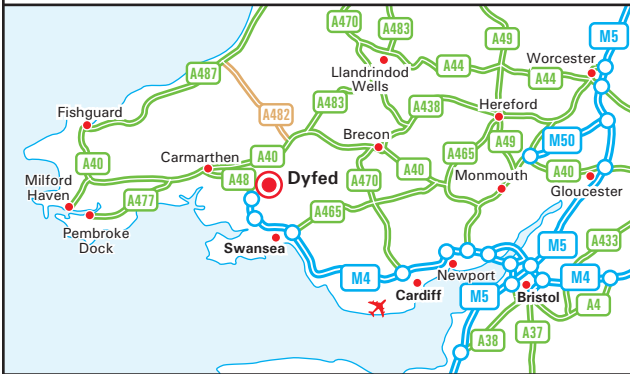

**Aalco Dyfed  
Units 3-4  
Capel Hendre Industrial Estate  
Ammanford  
Carmarthenshire SA18 3SJ**

Tel: +44 1269 842044  
Fax: +44 1269 845276

**By Road** 🚗

- We are quite easy to find, on the A48 from Carmarthen head towards the M4 (heading East), just before the start of the M4, Junction 49, you will see the Pont Abraham services and roundabout, take the first exit (A483) towards Llandeilo and Ammanford.
- You will climb a steep hill and the road will widen out.
- On your left you will see a sign post towards Pen-y-groes (B4297) bear left down this road and as you come down the hill you will see the Capel Hendre Industrial Estate on your left hand side.
- Turn left onto the estate, turn immediately left and we are on the right-hand side.
  
- We are about 4 minutes from the end of the M4.

**By Train** 🚂

- Ammanford is the nearest railway station.
- We are a short taxi ride from the station.
- For further information on train times and fares please call National Rail Enquiries on 08457 484950.